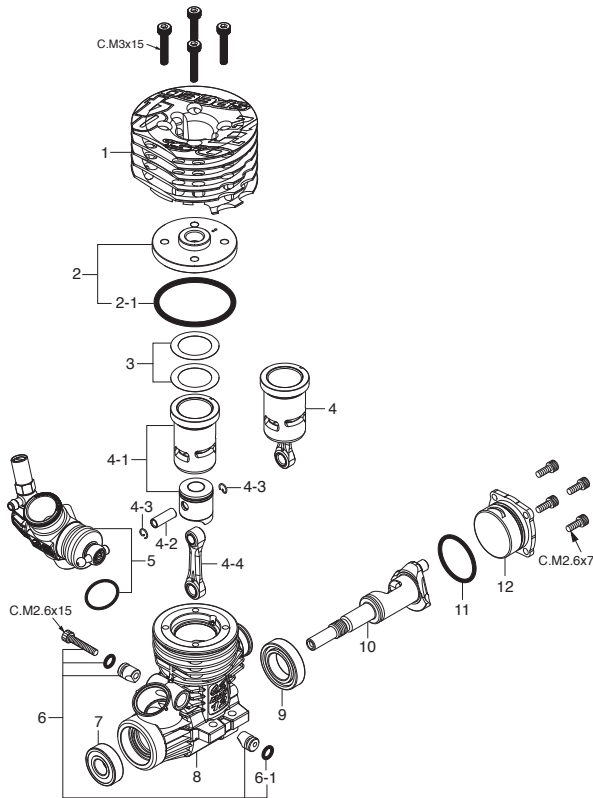

### CAP SCREW SETS (10pcs./set)

Code No.	Size	Pcs. used in an engine
79871020	M2.6x7	Cover Plate Retaining Screw (4pcs.)
79871050	M2.6x15	Carburetor Retainer Retaining Screw (1pc.)
79871150	M3x15	Cylinder Head Retaining Screw (4pcs.)

\* Type of screw

C...Cap Screw B...Binding Screw M...Oval Fillister-Head Screw  
F...Flat Head Screw T...Tapping Screw N...Round Head Screw S...Set Screw

No.	Code No.	Description
*	1	2CS04000 Outer Head OSSPEED T1204
*	2	2CS04100 Inner Head OSSPEED T1204
*	2-1	2CS04180 Inner Head "O" Ring (S30-FKM)
	3	2A404160 Head Gasket Set (0.1mm, 0.15mm) T1201
*	4	2CS03010 Built-Up Parts Set (C&P) OSSPEED T1204
	4-1	2BS03000 Cylinder & Piston Assembly OSSPEED T1203
	4-2	21656000 Piston Pin 12XZ
	4-3	2AP17000 O.S.SPEED Piston Pin Retainer 2 (6pcs.)
	4-4	2A405001 Connecting Rod (w/piston pin retainers 2 3pcs.) OSSP T1201
	5	2BS81000 Carburetor Complete (Type 12F5(B))
	6	21538170 Carburetor Retainer Assembly OSSP 12TZ SPEC2
	6-1	24881824 "O" Ring (2pcs.) (7B) (20G)
	7	21630500 Ball Bearing (F) 12
*	8	2CS01000 Crankcase OSSPEED T1204
	9	21931100 Ceramic Bearing (R) OSSP 12TZ SPEC2
*	10	2CS02000 Crankshaft OSSPEED T1204
	11	21921800 "O" Ring (1pc.) (S-16)
	12	2BS07000 Cover Plate OSSPEED T1203
		71642060 T Series Plug RP6
		21682950 Dust Cap Set (3mmx1,16mmx2) 12XZ
		Exhaust Seal Ring 12TG,TZ

### O.S. SPEED GENUINE PARTS & ACCESSORIES

Code No.	Description
72106172	Exhaust Header Pipe Spring (77mm 2pcs.)
21427200	Exhaust Seal Ring (2pcs.)
21427210	Exhaust Seal Ring (10pcs.)