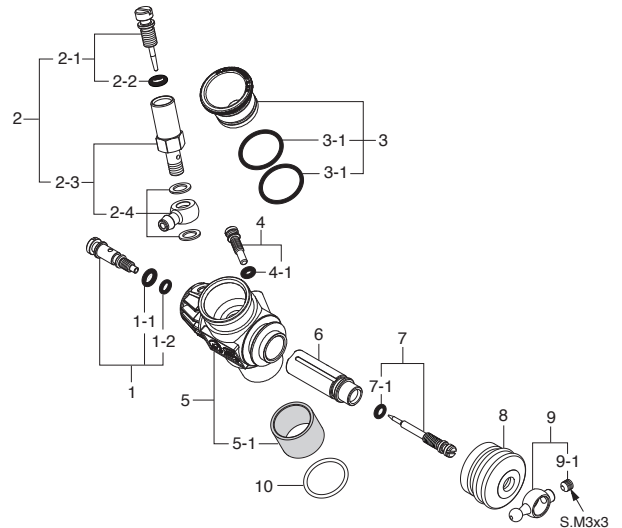

### CAP SCREW SETS (10pcs./set)

Code No.	Size	Pcs. used in an engine
79871020	M2.6x7	Cover Plate Retaining Screw (4pcs.)
79871050	M2.6x15	Carburetor Retainer Retaining Screw (1pc.)
79871150	M3x15	Cylinder Head Retaining Screw (4pcs.)

\* Type of screw

C...Cap Screw B...Binding Screw M...Oval Fillister-Head Screw  
F...Flat Head Screw T...Tapping Screw N...Round Head Screw S...Set Screw

No.	Code No.	Description
*	1	2CS04000 Outer Head OSSPEED T1204
*	2	2CS04100 Inner Head OSSPEED T1204
*	2-1	2CS04180 Inner Head "O" Ring (S30-FKM)
	3	2A404160 Head Gasket Set (0.1mm, 0.15mm) T1201
*	4	2CS03010 Built-Up Parts Set (C&P) OSSPEED T1204
	4-1	2BS03000 Cylinder & Piston Assembly OSSPEED T1203
	4-2	21656000 Piston Pin 12XZ
	4-3	2AP17000 O.S.SPEED Piston Pin Retainer 2 (6pcs.)
	4-4	2A405001 Connecting Rod (w/piston pin retainers 2 3pcs.) OSSP T1201
	5	2BS81000 Carburetor Complete (Type 12F5(B))
	6	21538170 Carburetor Retainer Assembly OSSP 12TZ SPEC2
	6-1	24881824 "O" Ring (2pcs.) (7B) (20G)
	7	21630500 Ball Bearing (F) 12
*	8	2CS01000 Crankcase OSSPEED T1204
	9	21931100 Ceramic Bearing (R) OSSP 12TZ SPEC2
*	10	2CS02000 Crankshaft OSSPEED T1204
	11	21921800 "O" Ring (1pc.) (S-16)
	12	2BS07000 Cover Plate OSSPEED T1203
		71642060 T Series Plug RP6
		21682950 Dust Cap Set (3mmx1,16mmx2) 12XZ
		Exhaust Seal Ring 12TG,TZ

### O.S. SPEED GENUINE PARTS & ACCESSORIES

Code No.	Description
72106172	Exhaust Header Pipe Spring (77mm 2pcs.)
21427200	Exhaust Seal Ring (2pcs.)
21427210	Exhaust Seal Ring (10pcs.)